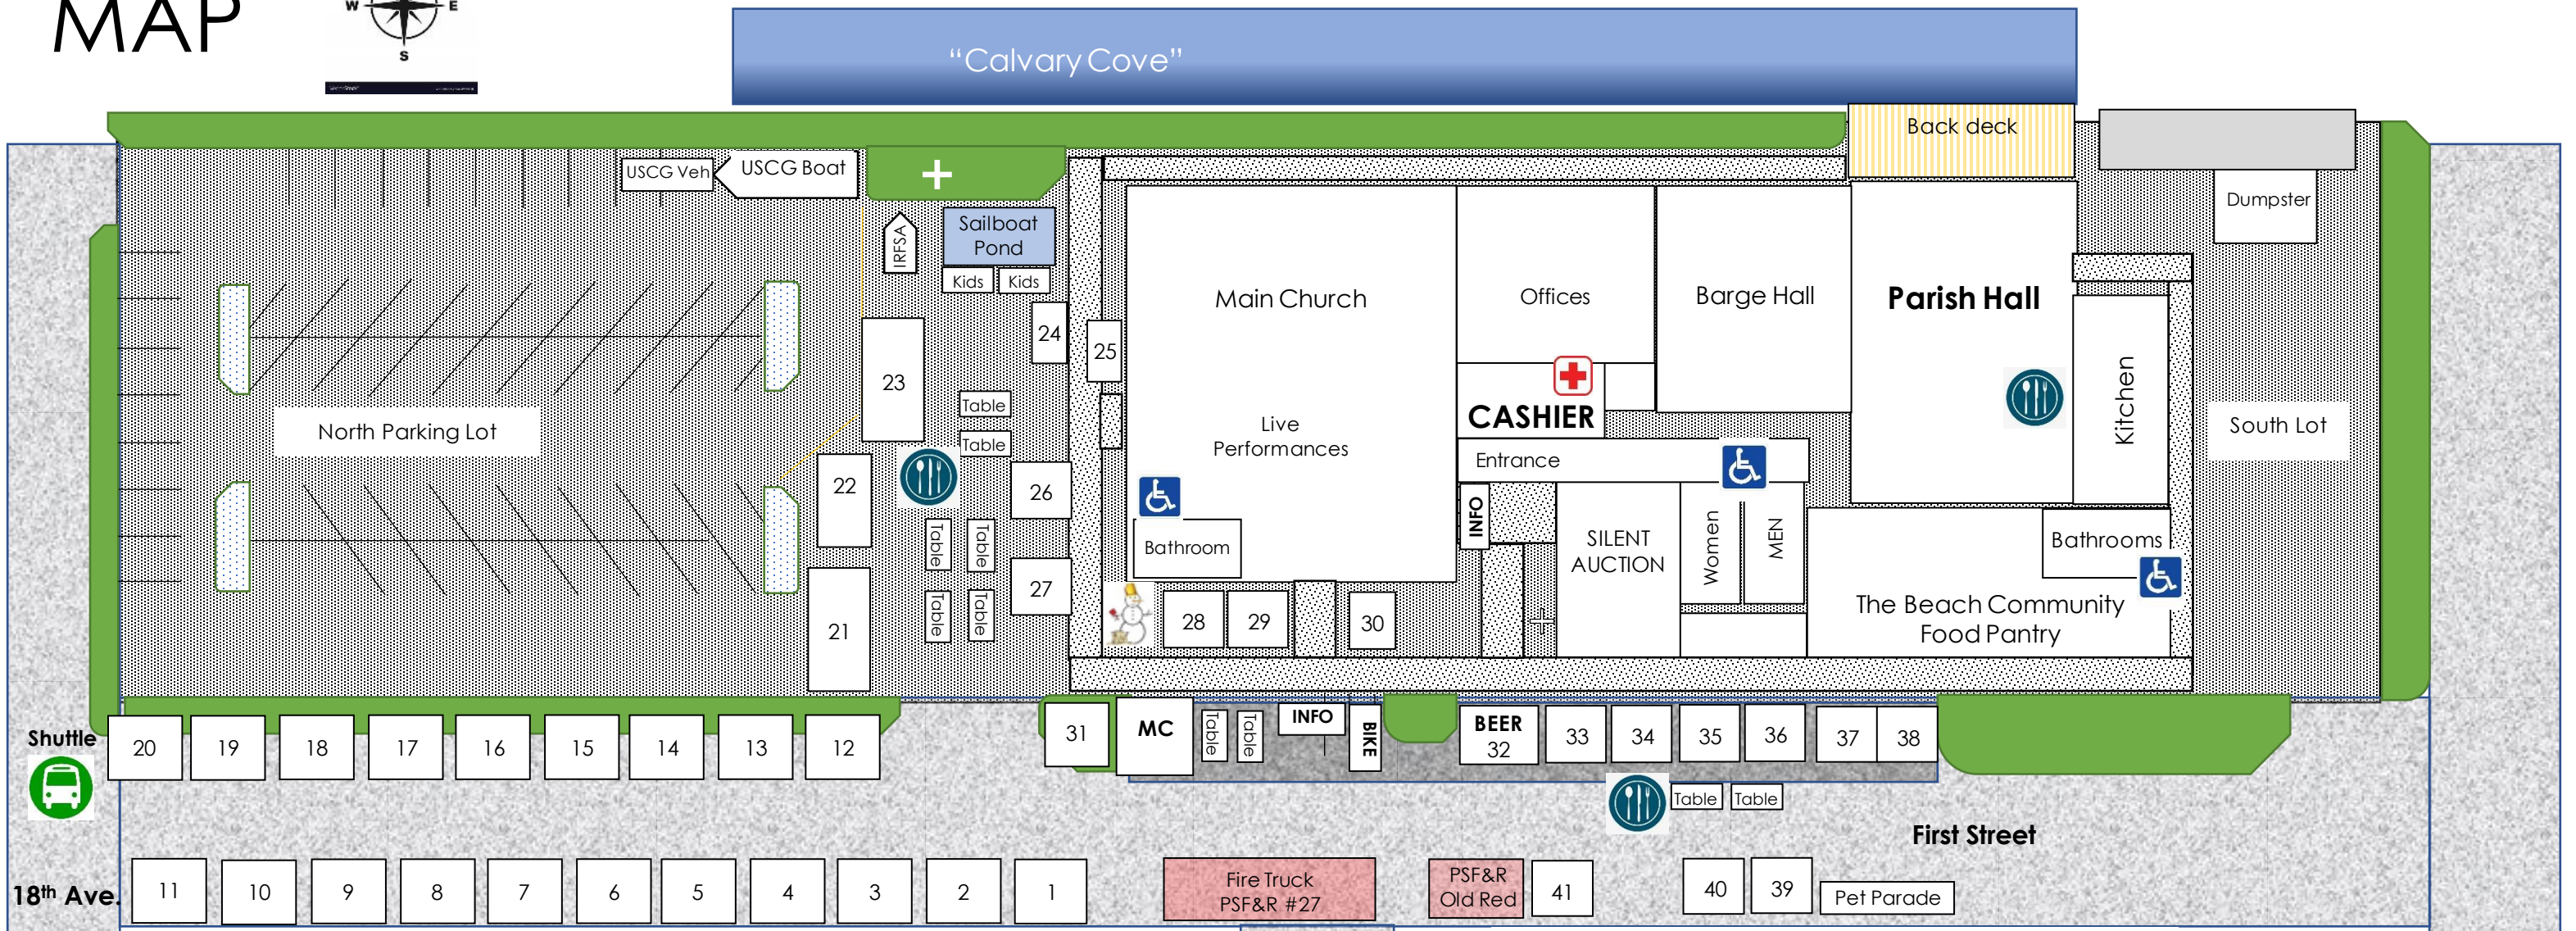

## KEY

- |                             |                                |                                   |
|-----------------------------|--------------------------------|-----------------------------------|
| 1-2 Seasonal Sensations     | 17 Shopgirl                    | 30 Calvary T-Shirts               |
| 3 TeaLightful By Sandy      | 18 IRB Historical Museum       | 31 Plumlee Realty                 |
| 4-5 Elephant Island Imports | 19 Remember Me                 | 32 IRB Rotary Club - Beer/Wine    |
| 6 Primitive by Nature       | 20 TBA                         | 33 Tru Philly Ices                |
| 7 Hartman Art               | 21 Juli's Food Truck           | 34 Ryan's Meat Market & Deli      |
| 8 The Dunedin Candle Co.    | 22 Kona Ice                    | 35 Our Lady of Perpetual Pickles  |
| 9 Kristi Stiff Photo        | 23 Got Lobsta                  | 36 Chicago Jaqx                   |
| 10 Unearthing the Soul      | 24 Tony the Balloon Guy        | 37-8 Stone & Sterling Signs       |
| 11 Mary Kay Cosmetics       | 25 Honey Bunch Face Painting   | 39 Advantage Pet Center           |
| 12 Sak Saum For Freedom     | 26 Bella Cucina                | 40 Natures Pet Herbals            |
| 13 Mad BeachSea Wreaths     | 27 Pajanos                     | 41 Pinellas Suncoast Fire. Assoc. |
| 14-15 Island Girls          | 28 The Girl Scouts of America  | Sailboat Pond - Kid's crafts      |
| 16 Trades of Hope           | 29 The Altar Guild Baked Goods | USCG & PSF&R vehicles             |

**PARISH HALL** - Calvary Pulled Pork Sandwich & Hot Dogs

**CASHIER** - Raffle & Vending Tickets